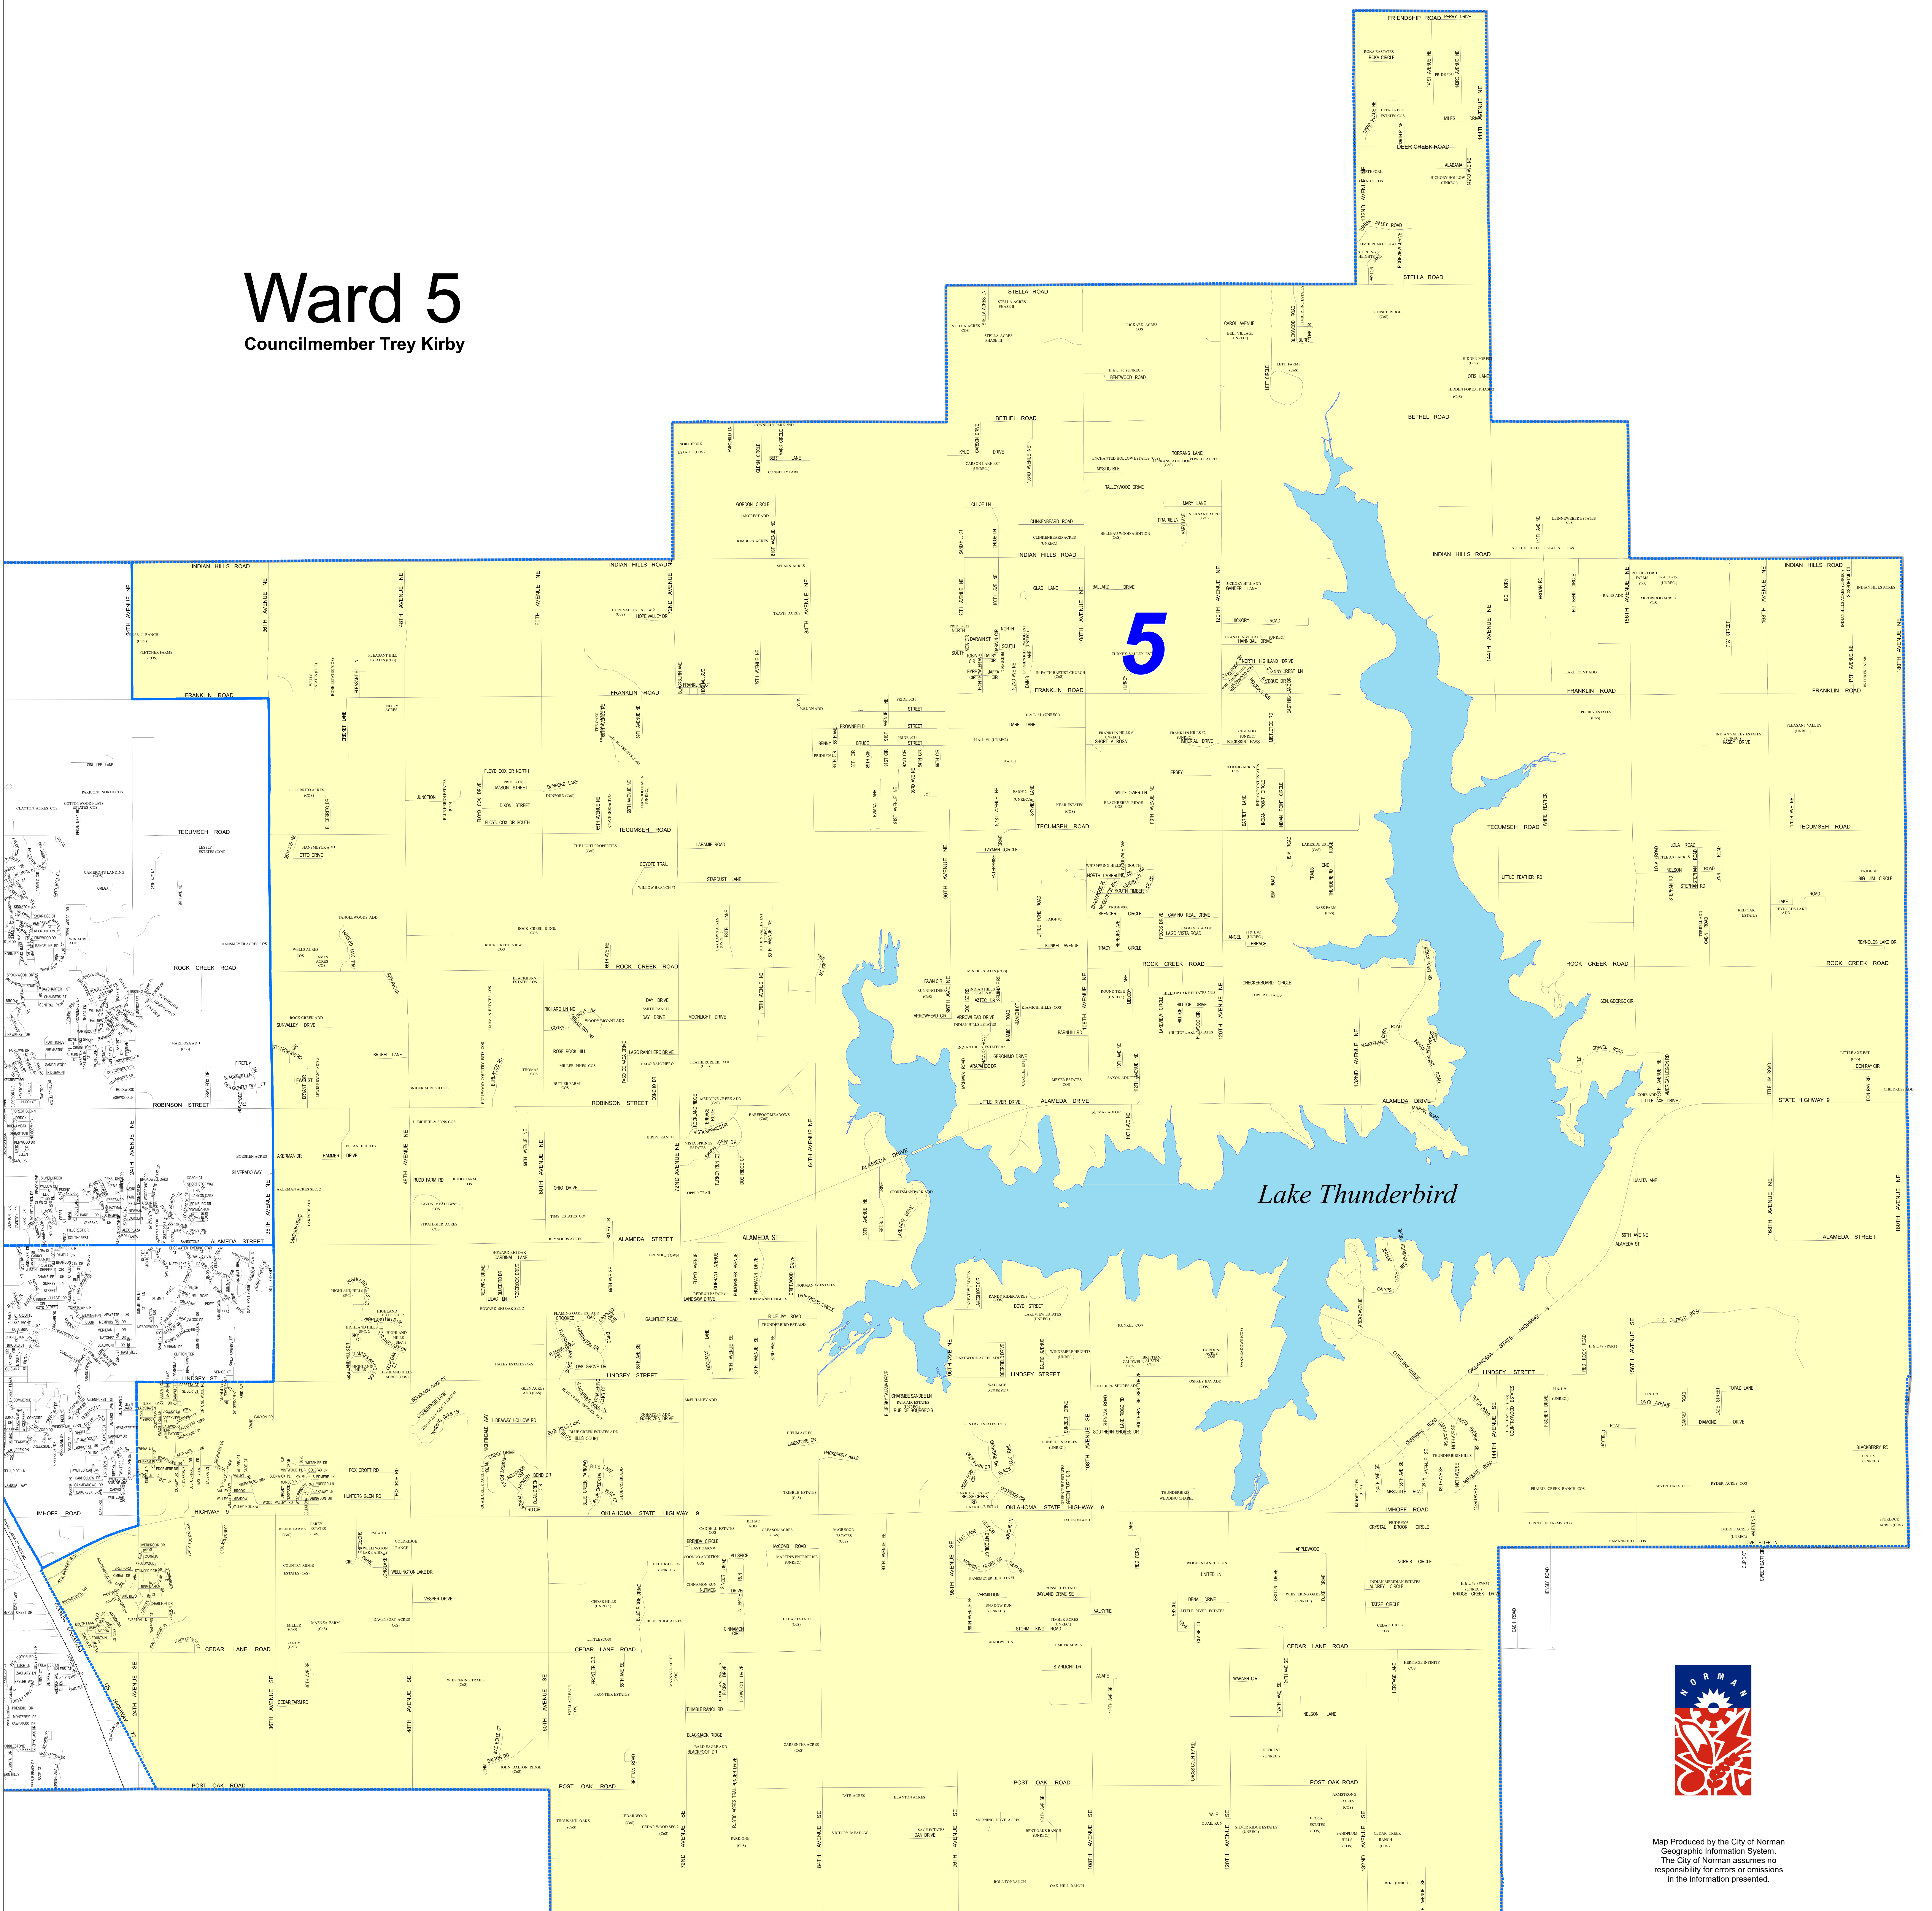

Ward 5

Councilmember Trey Kirby