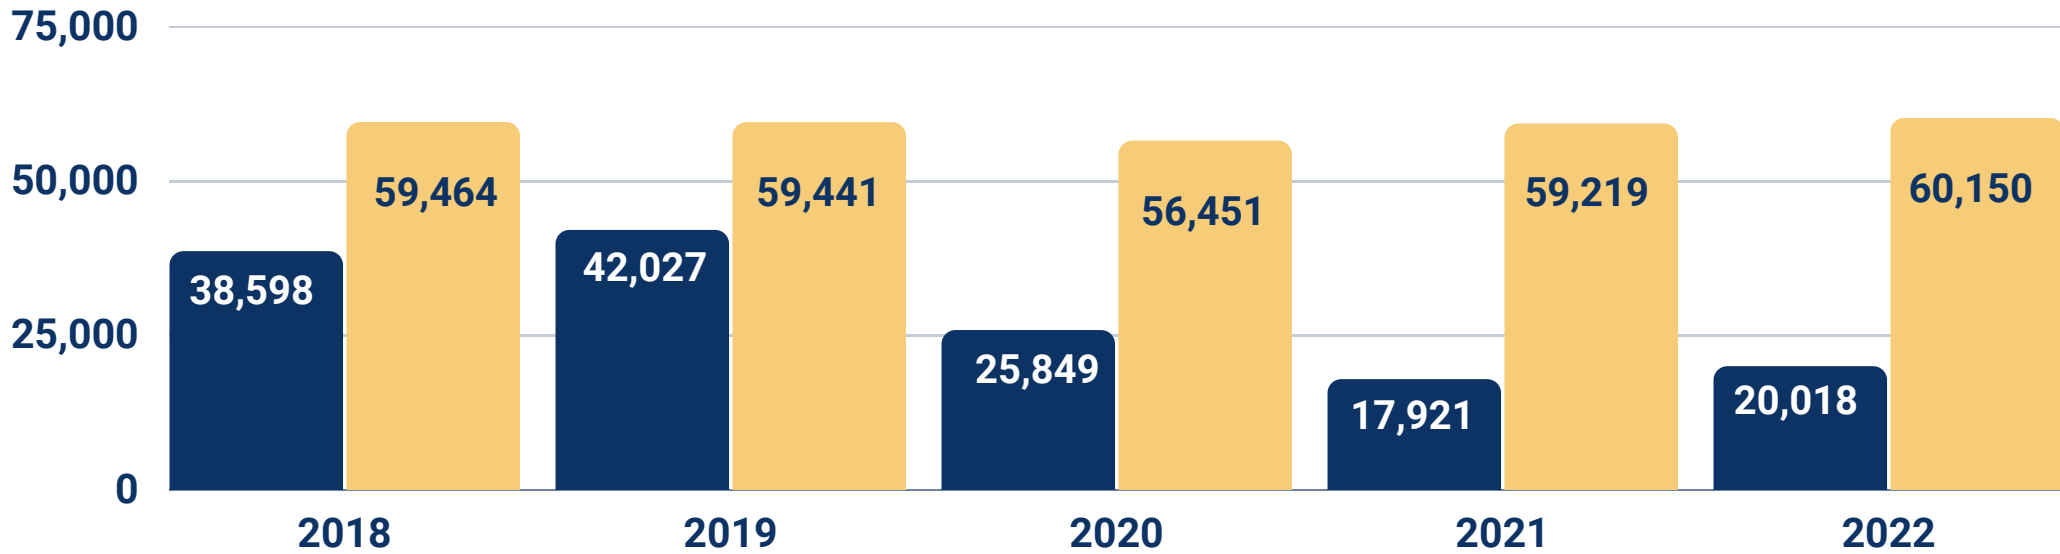

TOTAL NUMBER OF CALLS FOR SERVICE

■ Officer-Initiated ■ Citizen-Initiated

Calls for Service by Year	2018	2019	2020	2021	2022
Officer-Initiated Calls for Service	38,598	42,027	25,849	17,921	20,018
Citizen-Initiated Calls for Service	59,464	59,441	56,451	59,219	60,150
Total Number by Year	98,062	101,468	82,300	77,140	80,168

Population	2018	2019	2020	2021	2022
Norman	122,843	123,471	124,880	128,026	128,097

Calls for Service Rate by Year	2018	2019	2020	2021	2022
Calls for Service Per Person	0.80	0.82	0.66	0.60	0.62
Calls for Service Rate By 1,000	798	822	659	602	626