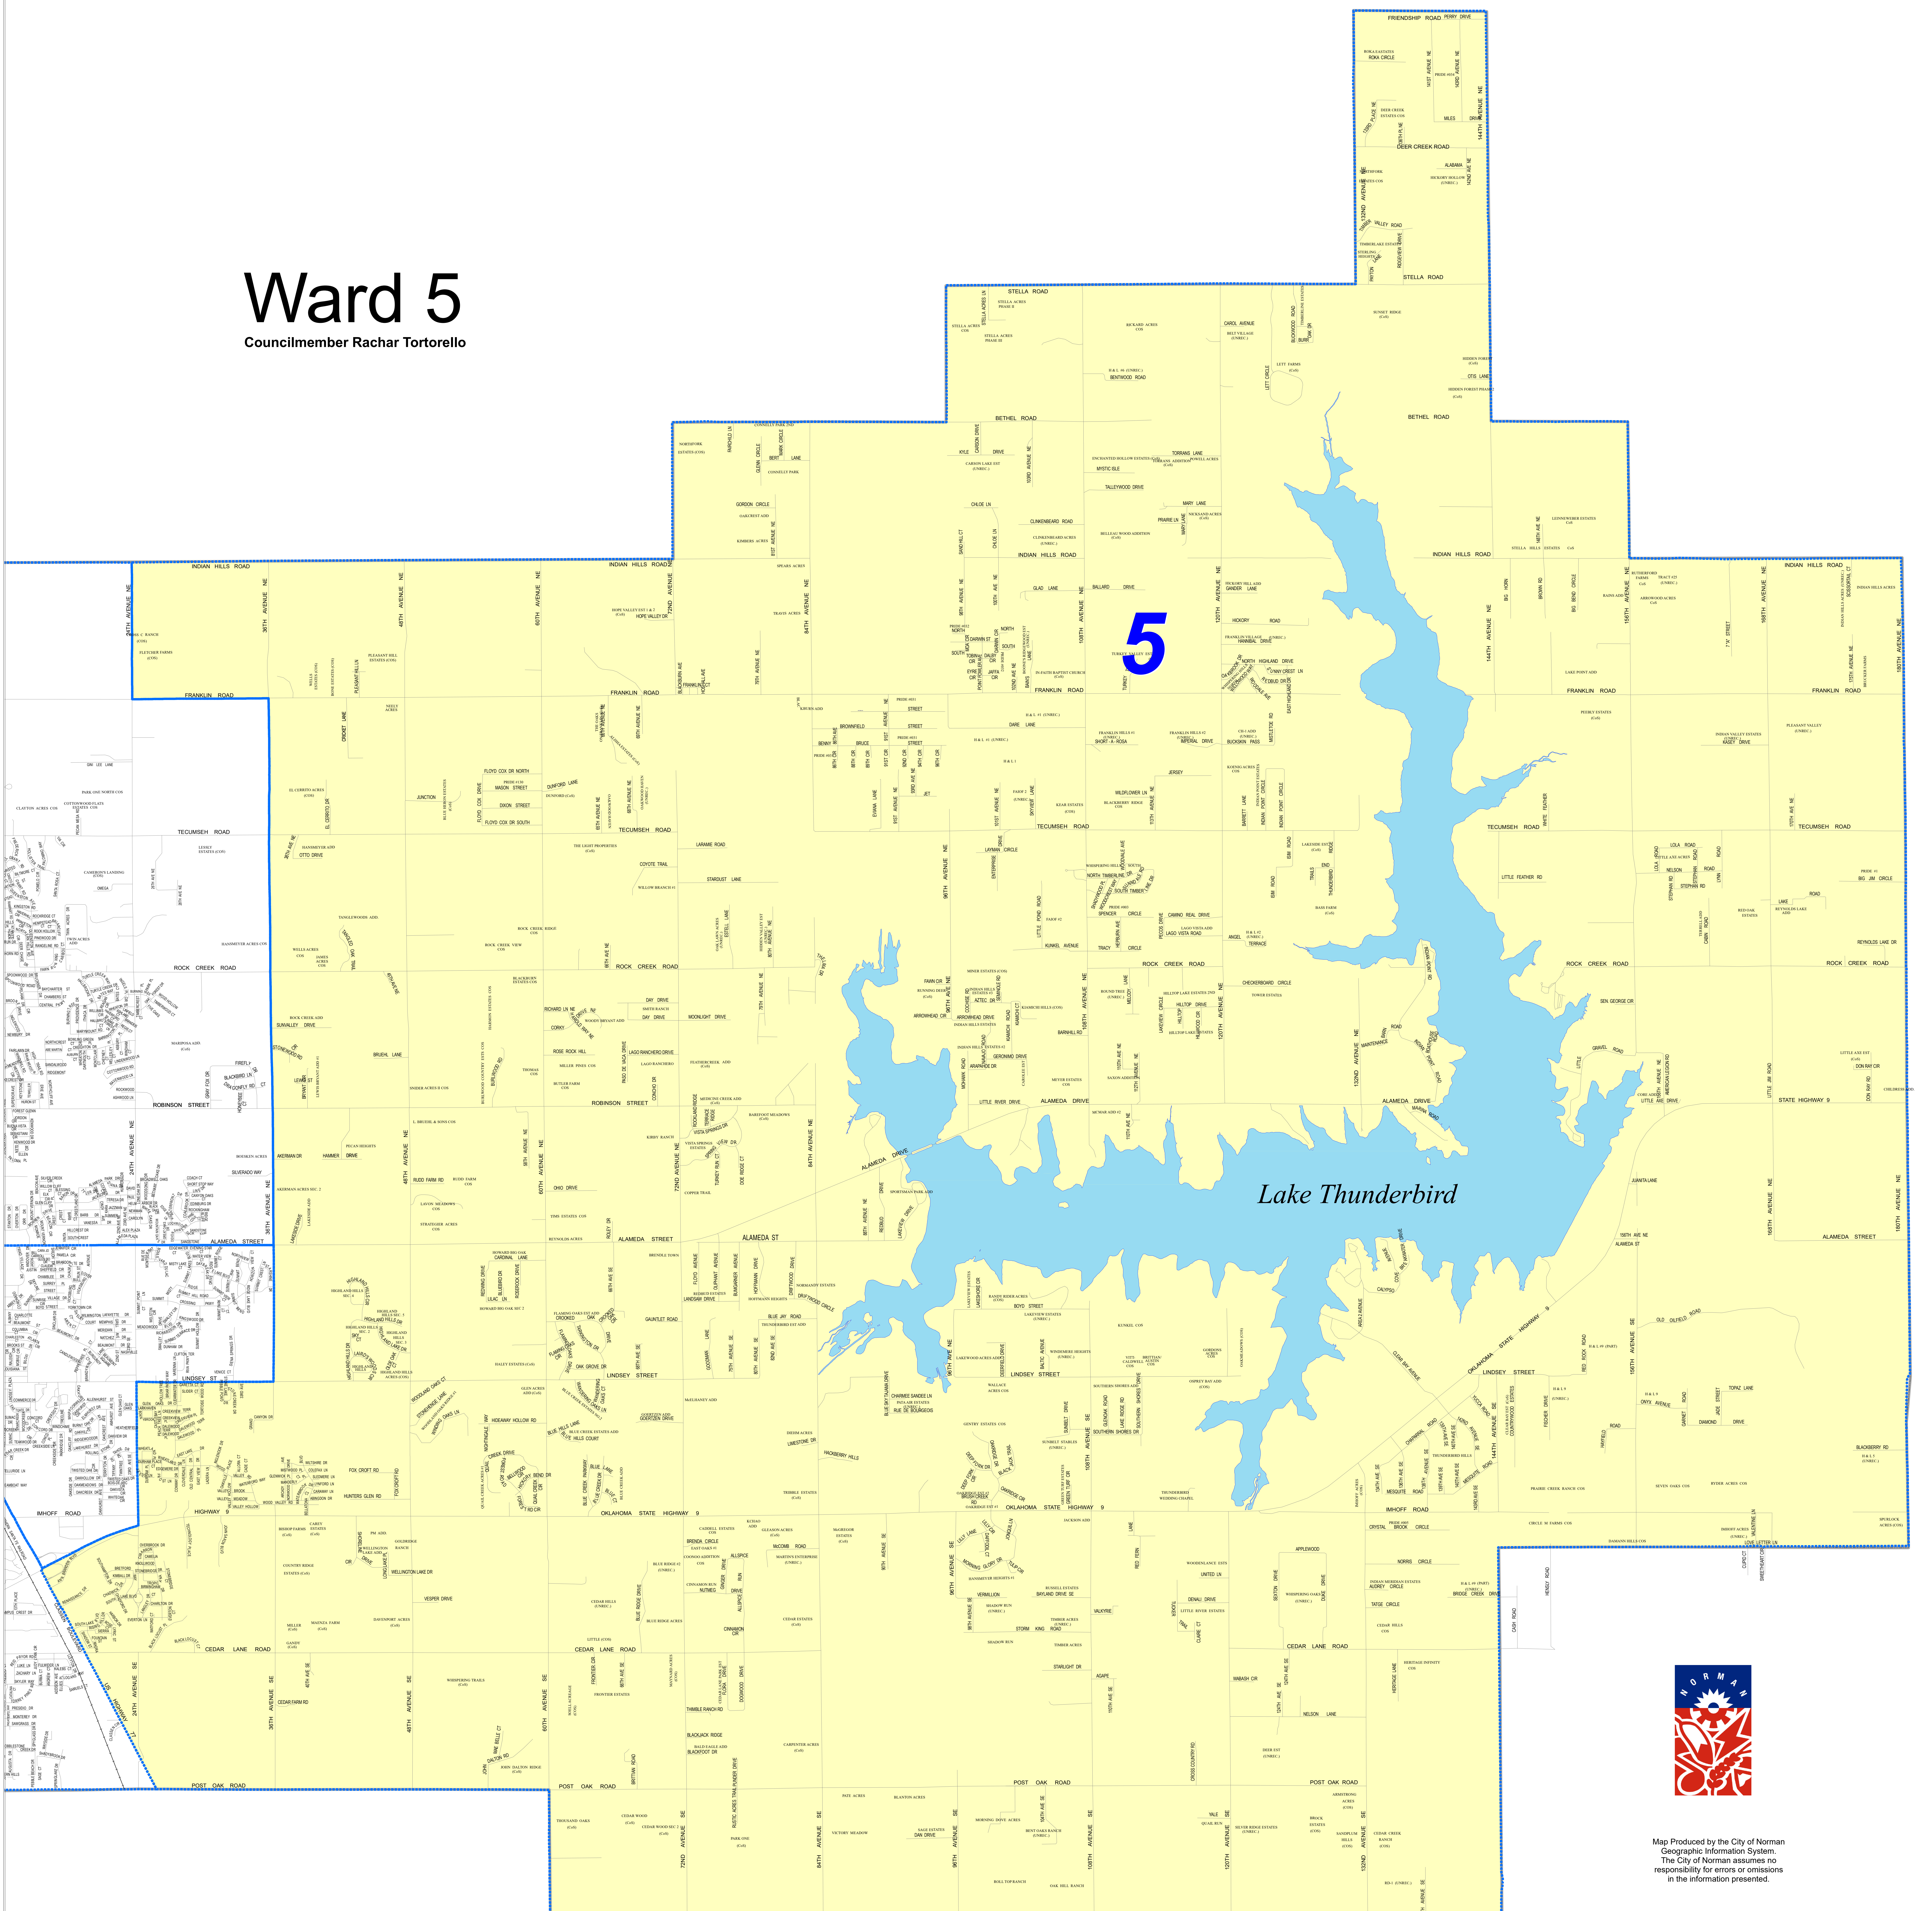

Ward 5

Councilmember Rachar Tortorello