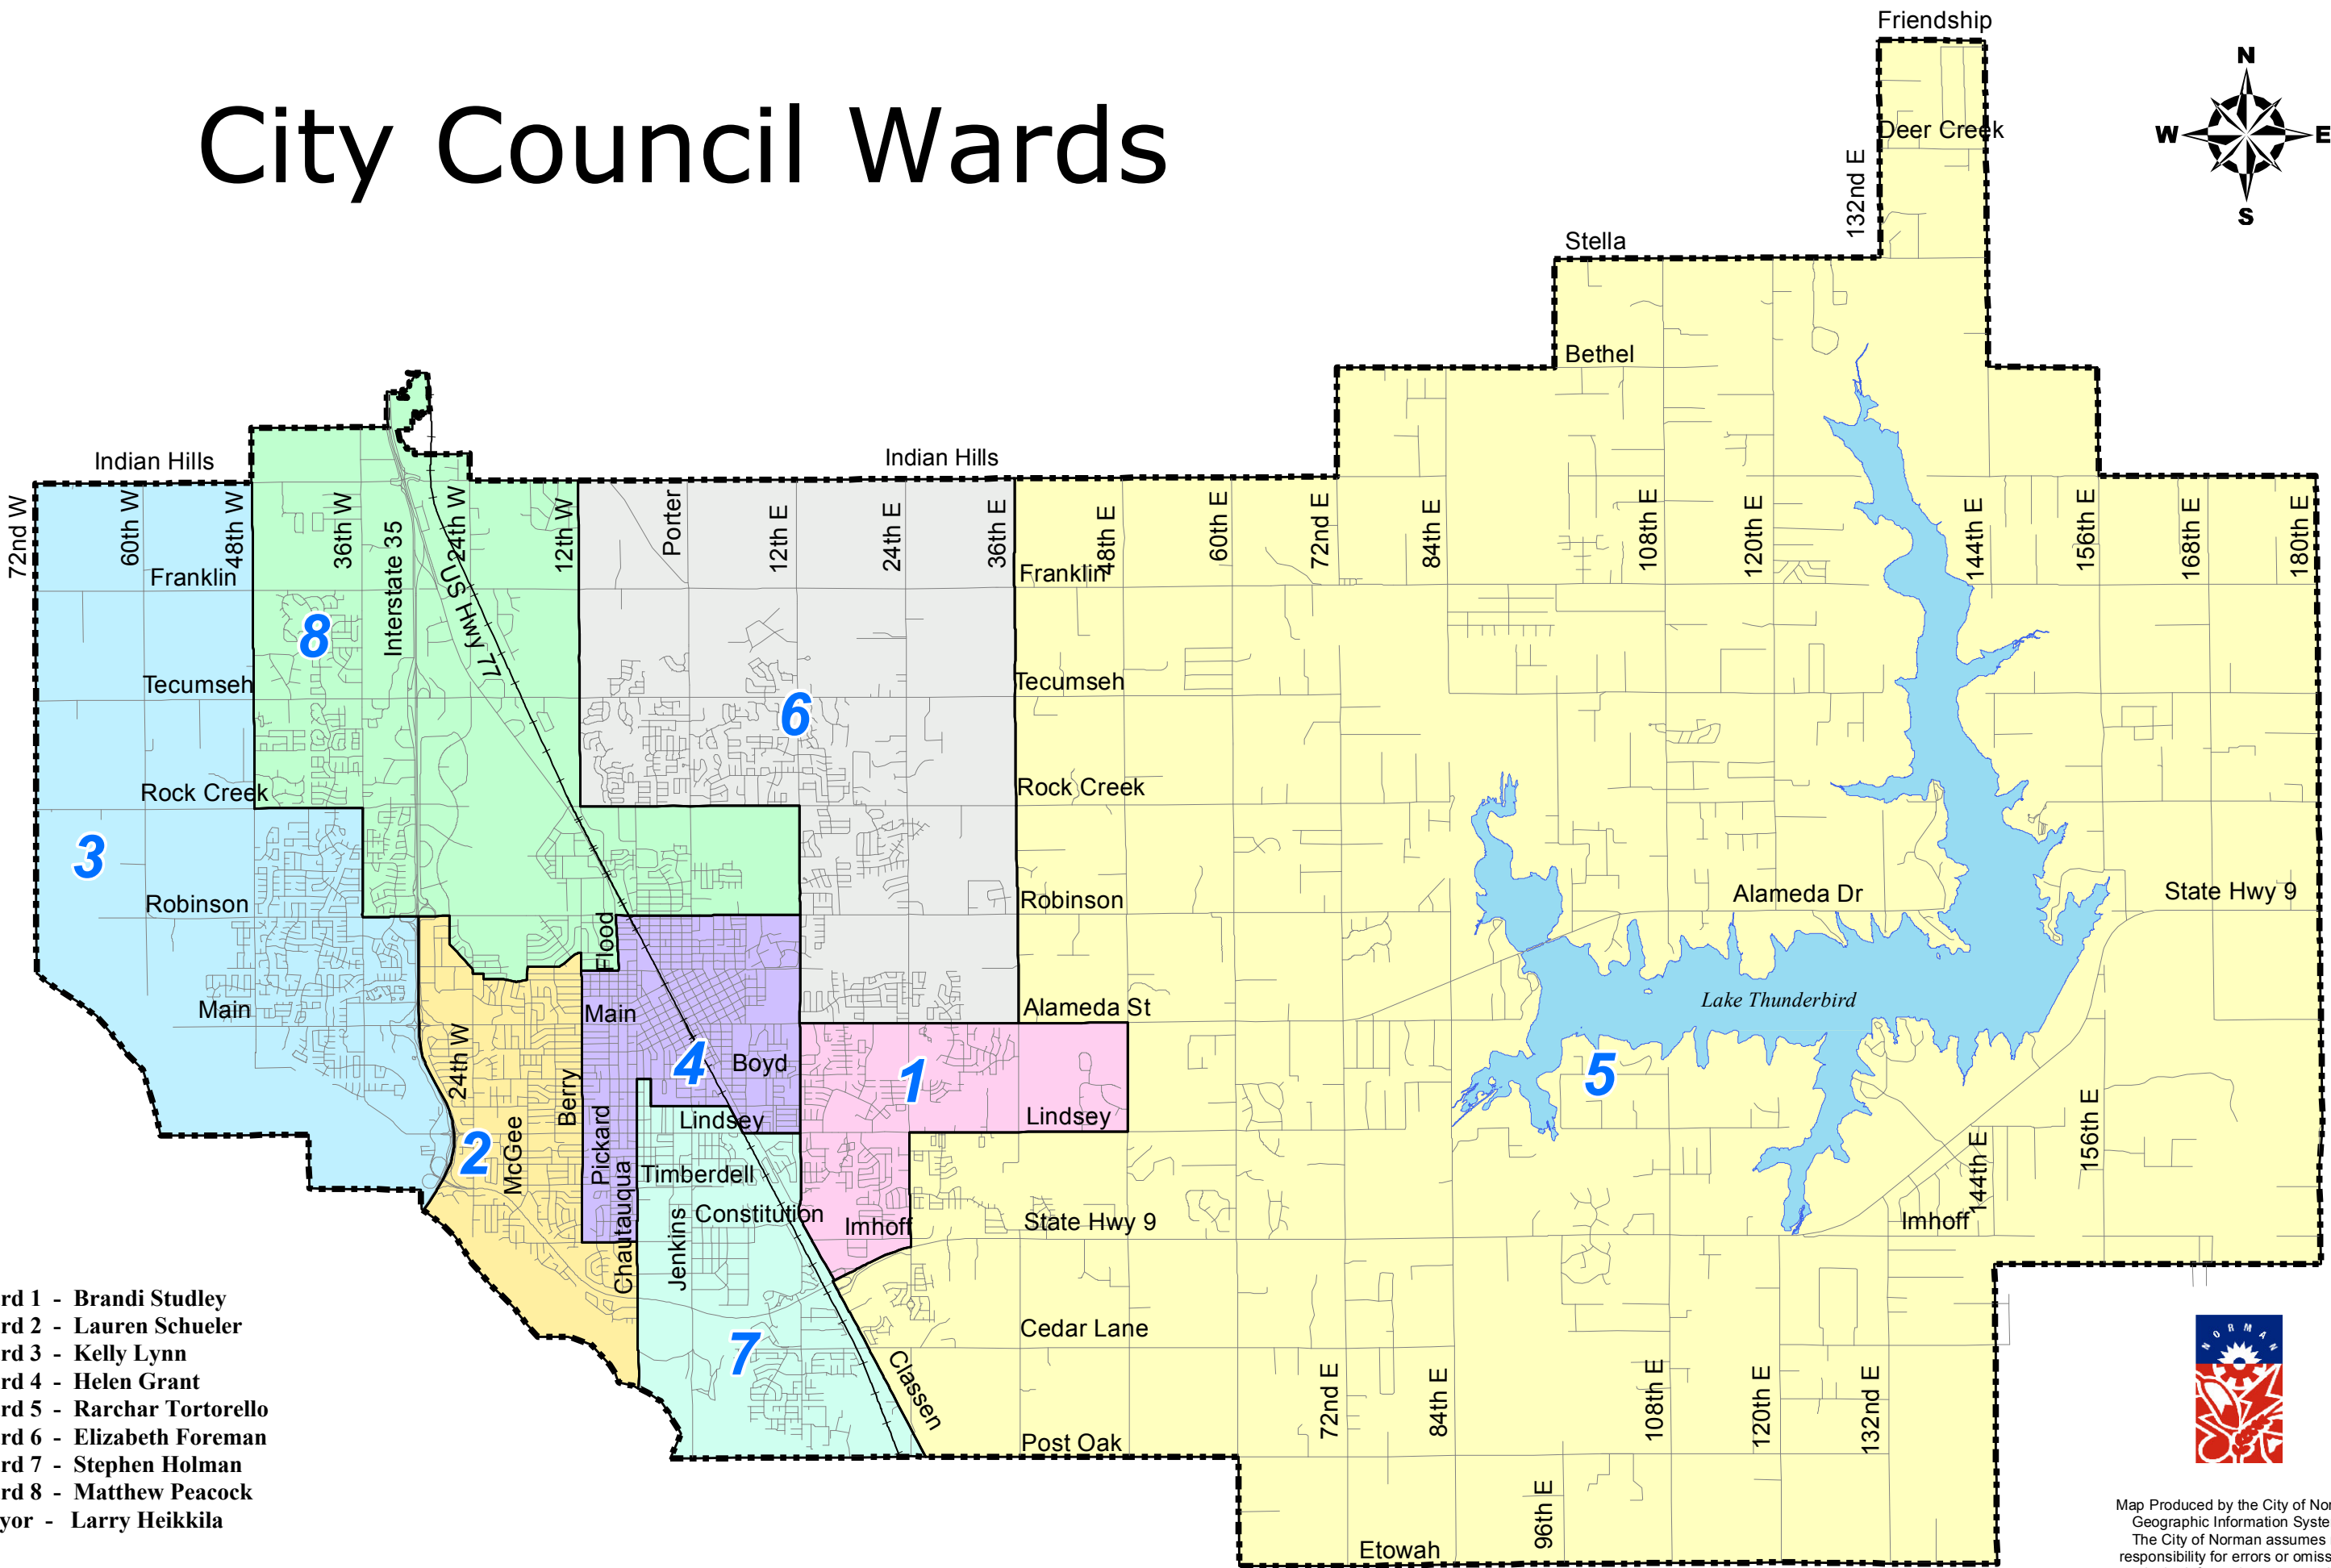

# City Council Wards

- Ward 1 - Brandi Studley
- Ward 2 - Lauren Schueler
- Ward 3 - Kelly Lynn
- Ward 4 - Helen Grant
- Ward 5 - Rarchar Tortorello
- Ward 6 - Elizabeth Foreman
- Ward 7 - Stephen Holman
- Ward 8 - Matthew Peacock
- Mayor - Larry Heikkila

Map Produced by the City of Norman  
Geographic Information System.  
The City of Norman assumes no  
responsibility for errors or omissions  
in the information presented.