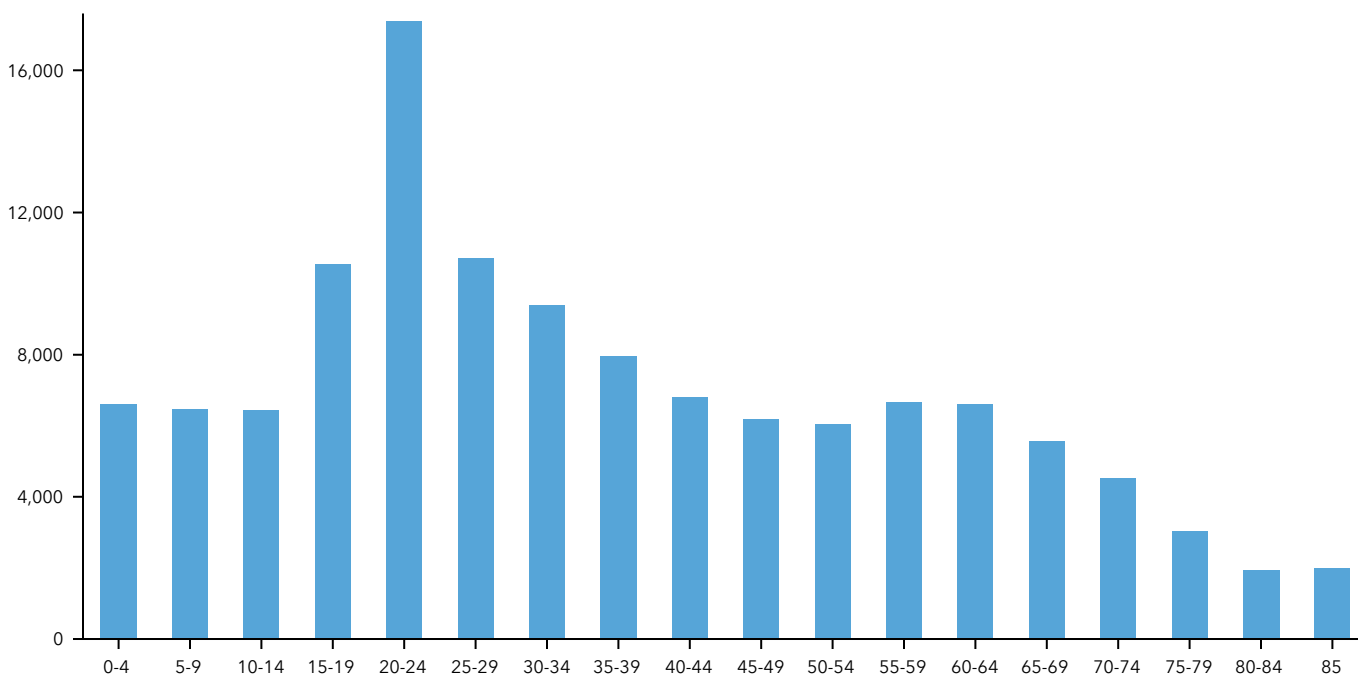

2021 Age: 5 Year Increments (Esri)

Cinthya L. Allen
She | Her | Ella
Chief Diversity & Equity Officer
Office of the City Manager, City of Norman
201 W. Gray Street, Norman, OK 73069
405 366-5446 (O) 405 496-0751 (M)