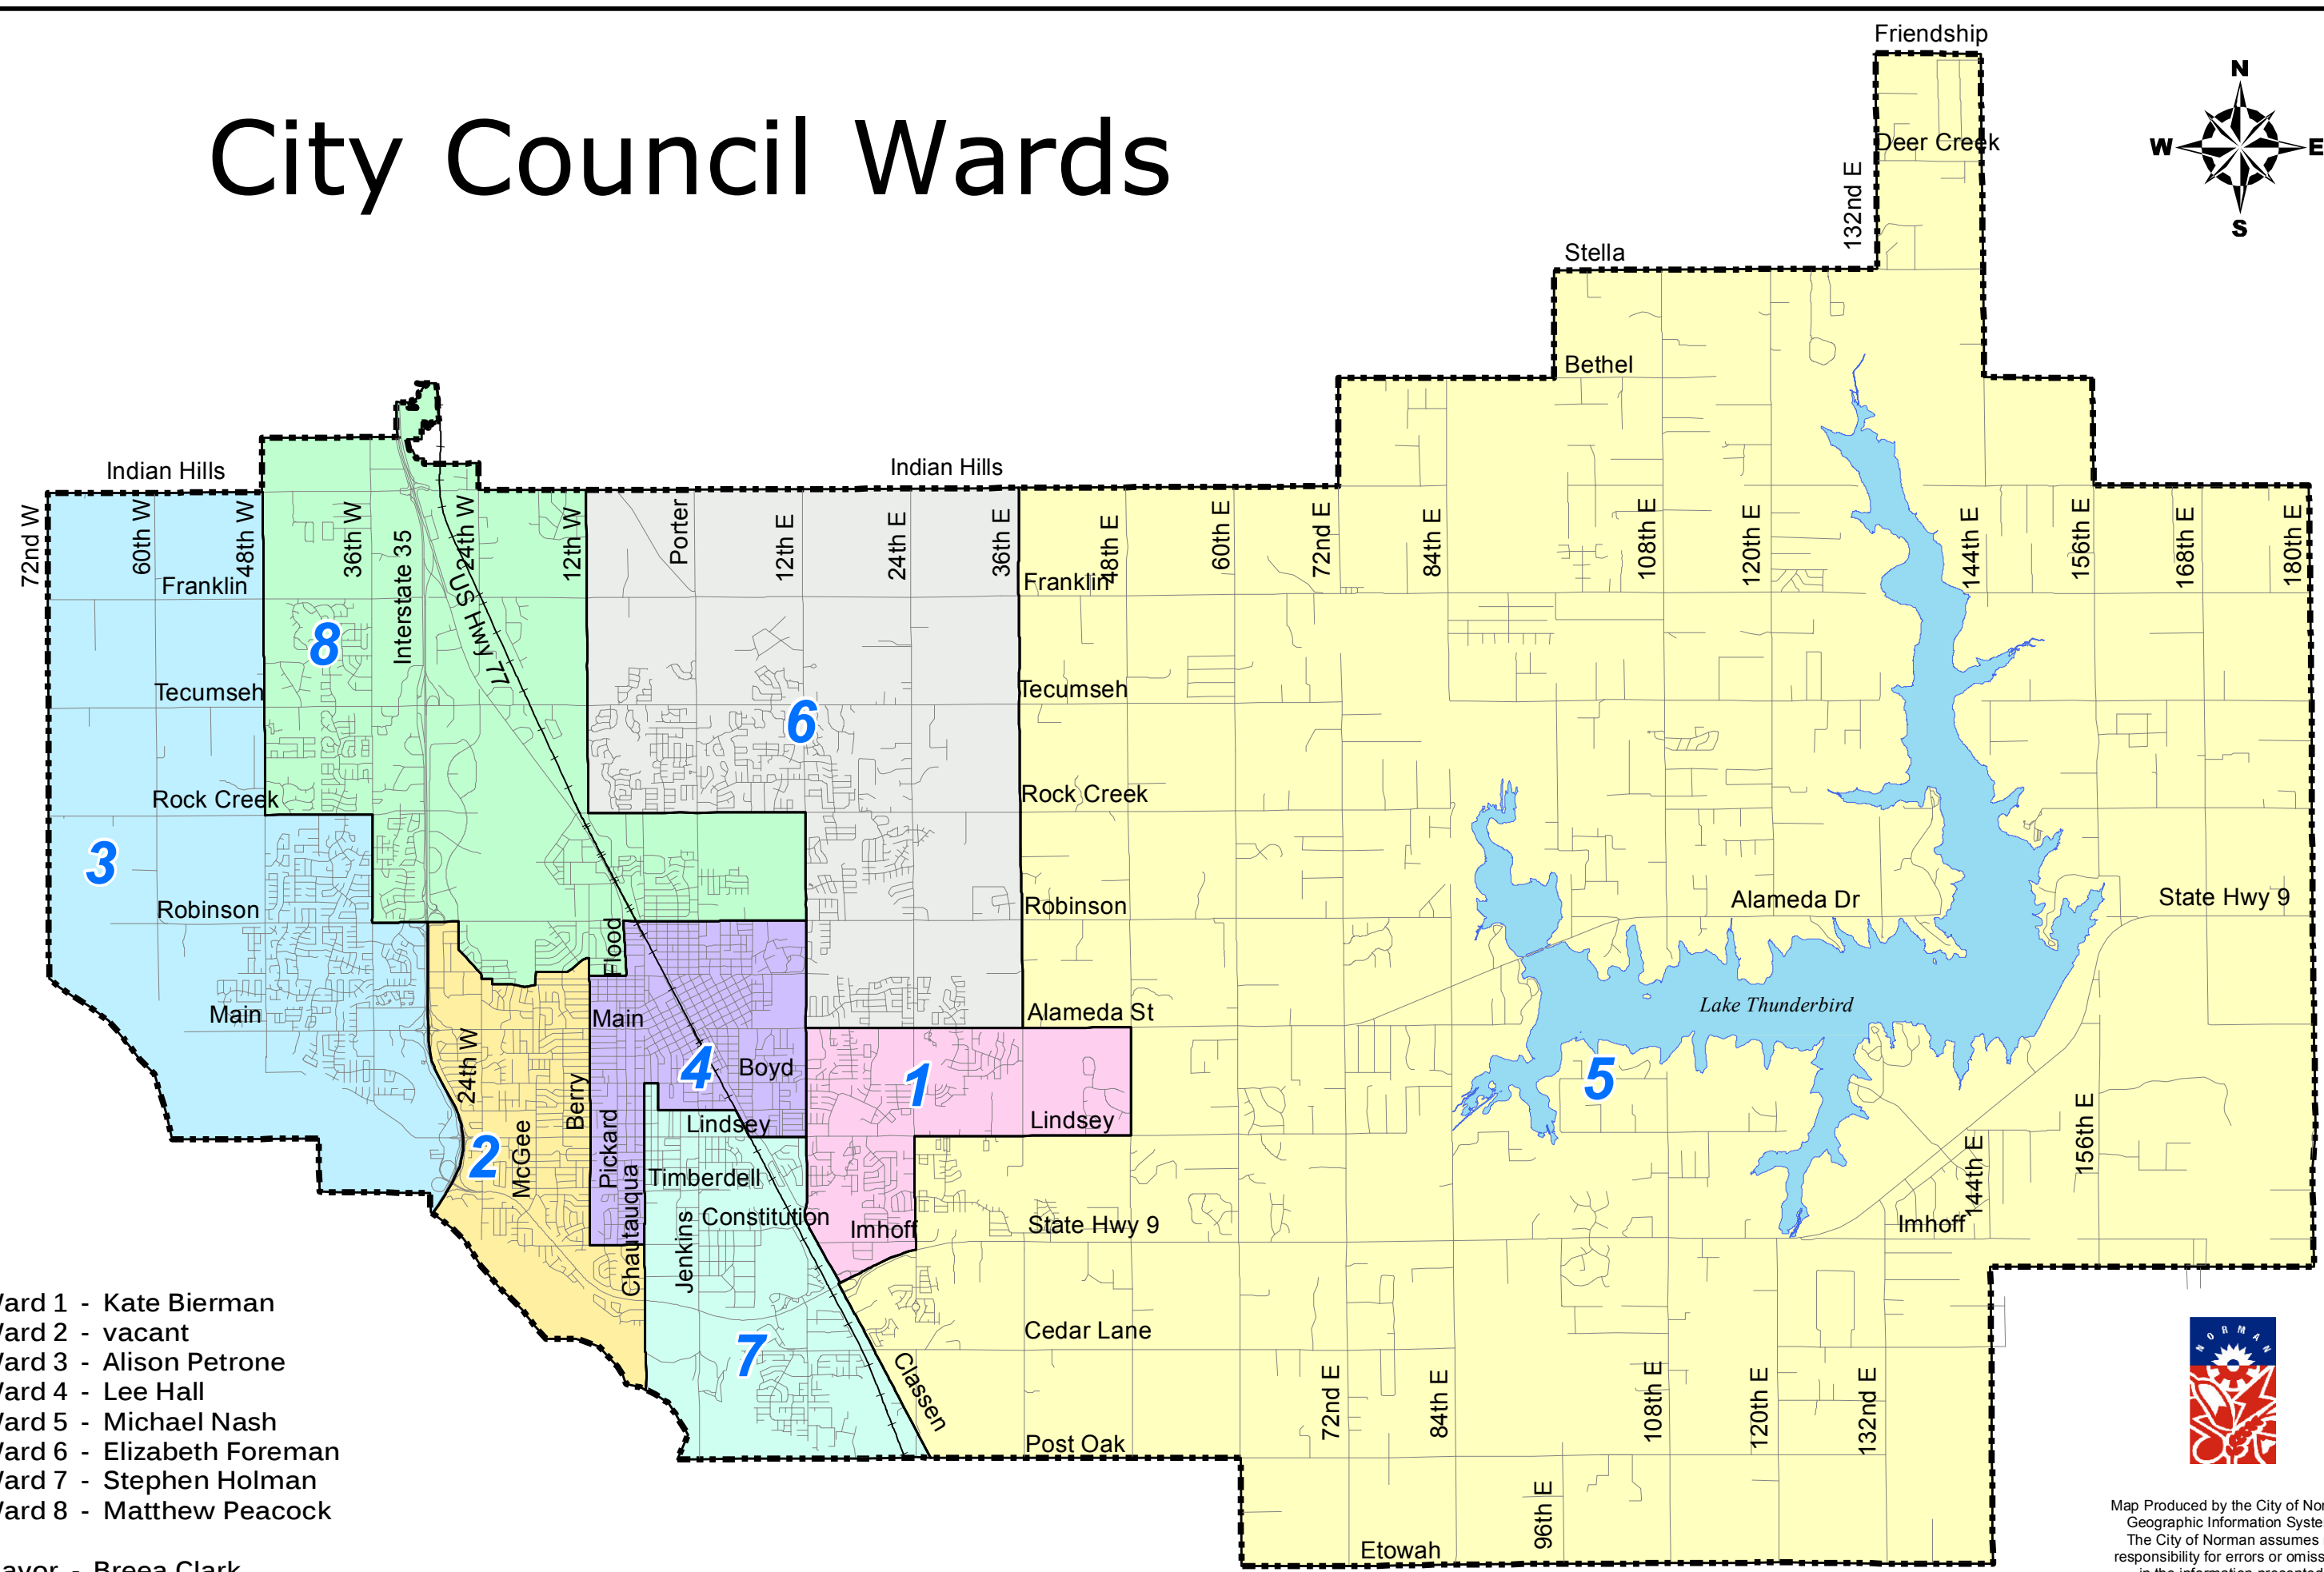

City Council Wards

- Ward 1 - Kate Bierman
- Ward 2 - vacant
- Ward 3 - Alison Petrone
- Ward 4 - Lee Hall
- Ward 5 - Michael Nash
- Ward 6 - Elizabeth Foreman
- Ward 7 - Stephen Holman
- Ward 8 - Matthew Peacock

Mayor - Brea Clark

Map Produced by the City of Norman Geographic Information System. The City of Norman assumes no responsibility for errors or omissions in the information presented.