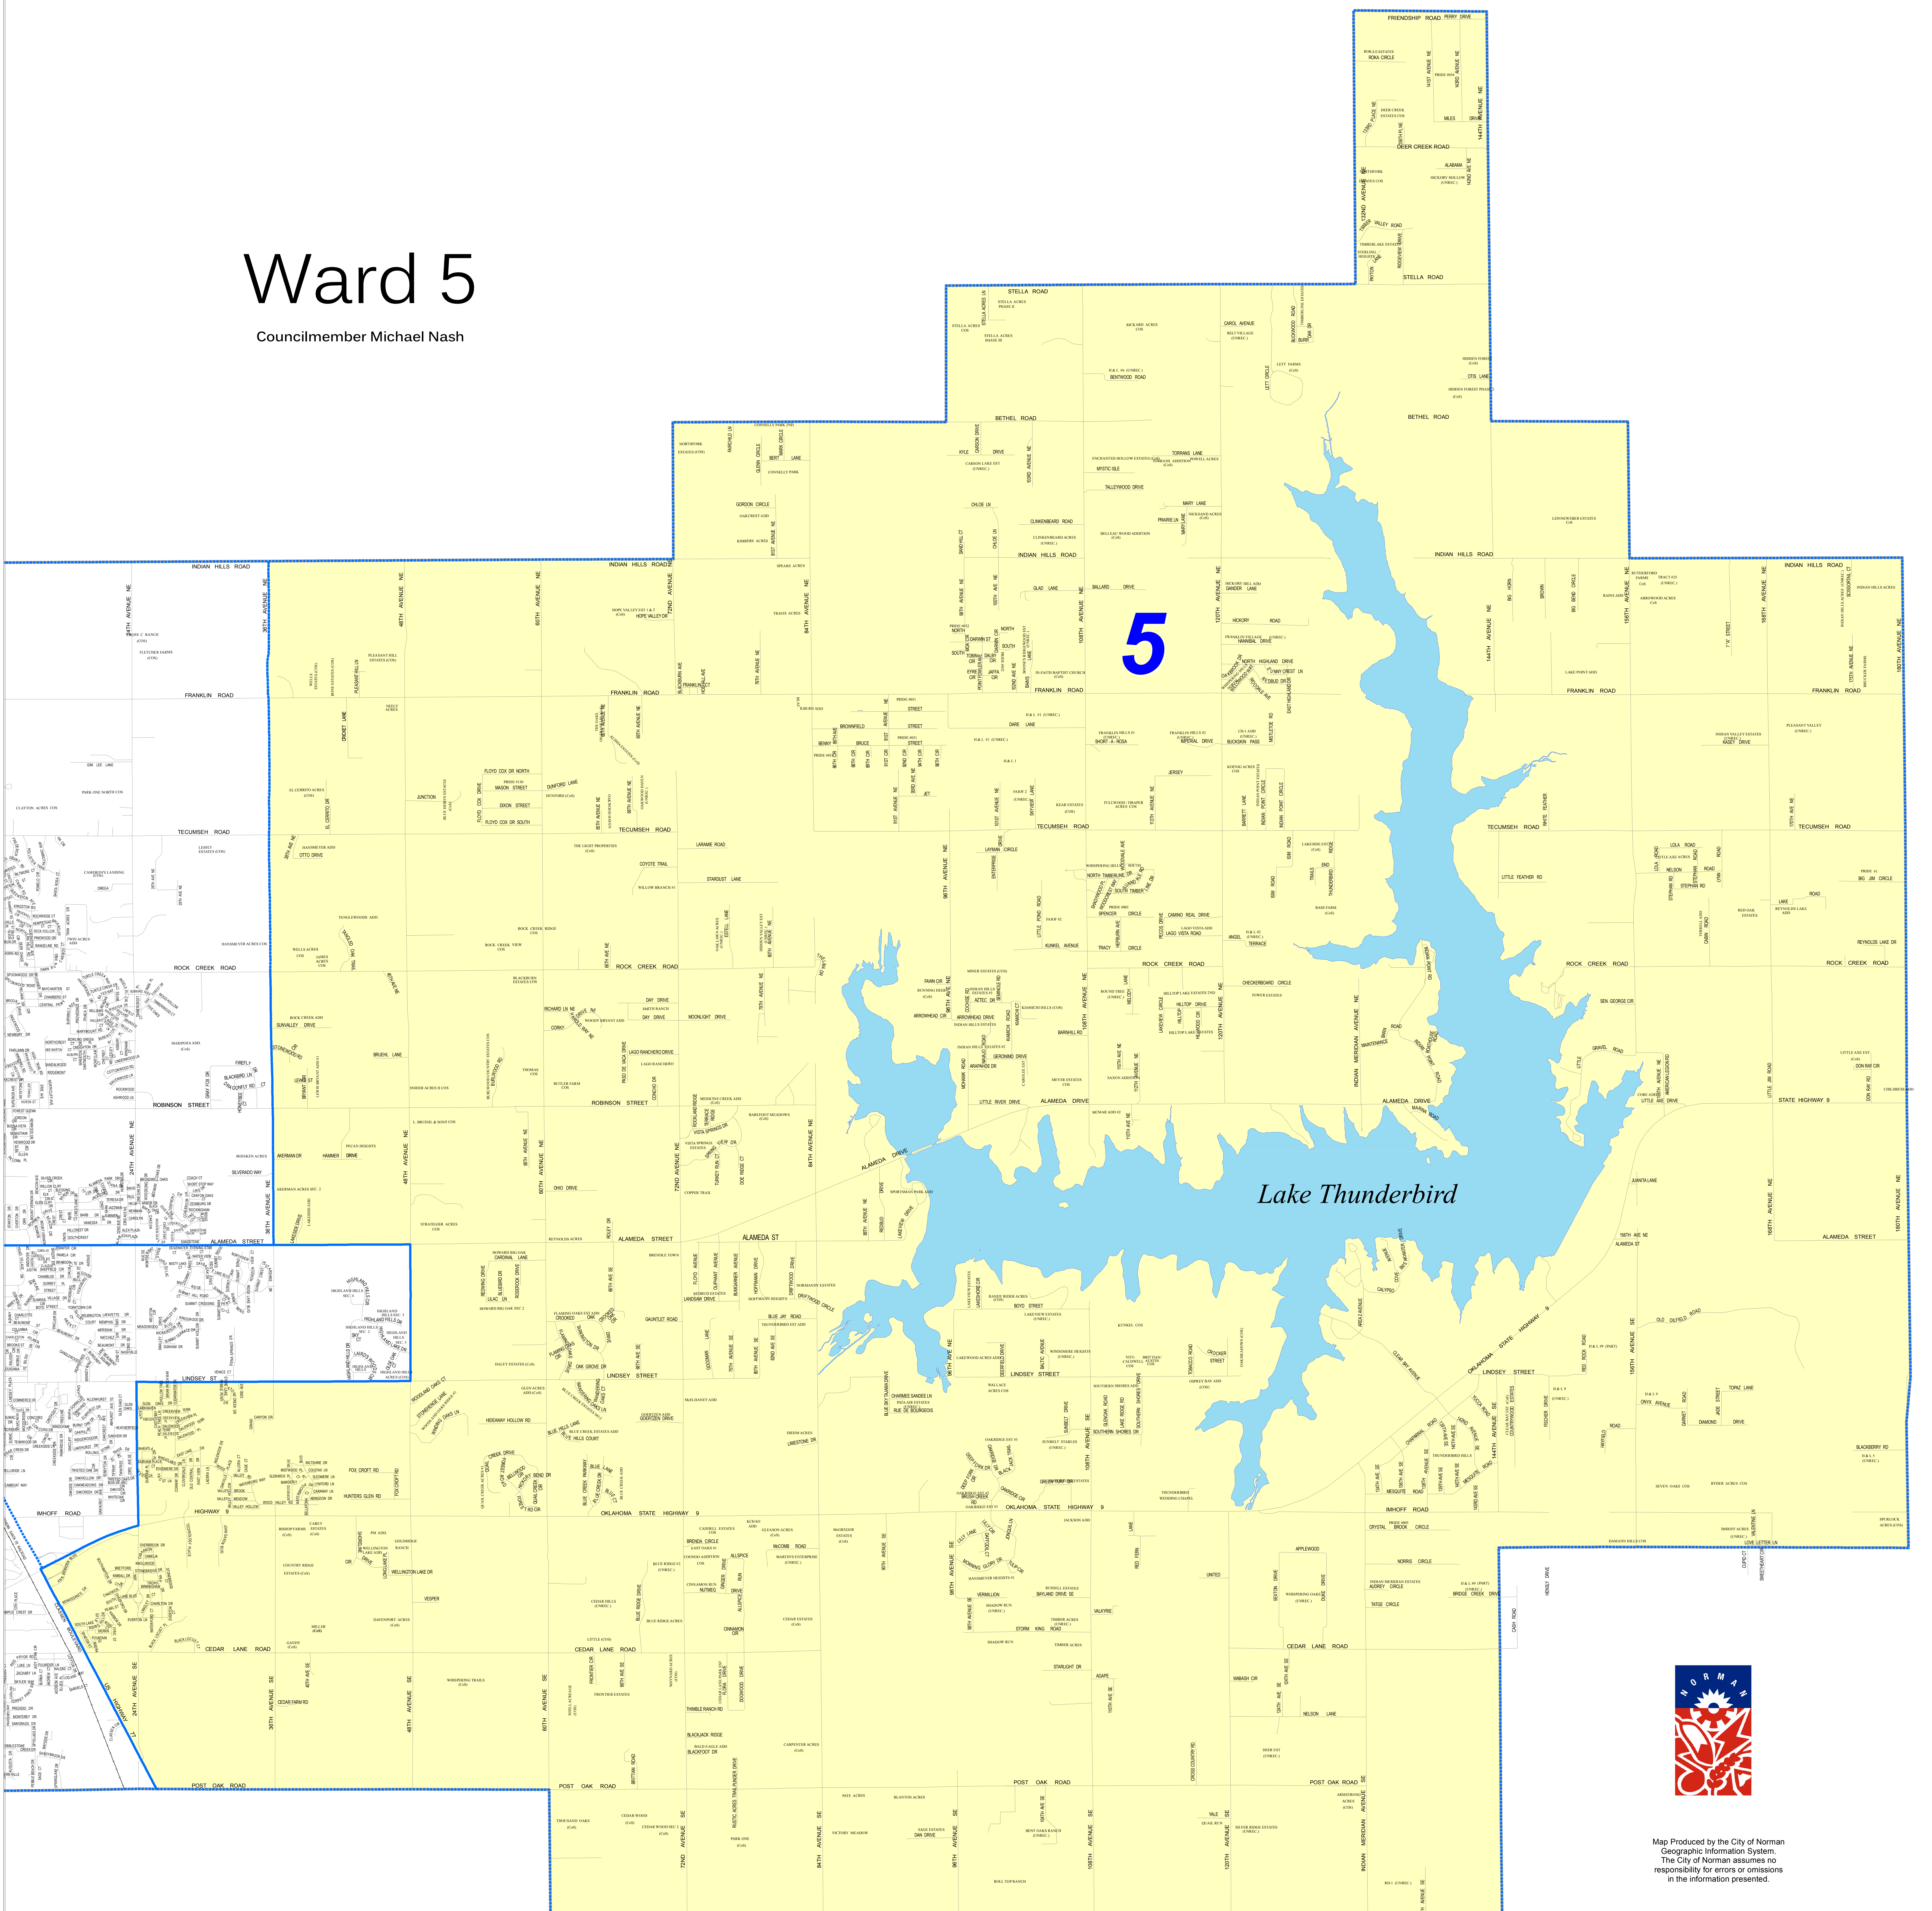

Ward 5

Councilmember Michael Nash