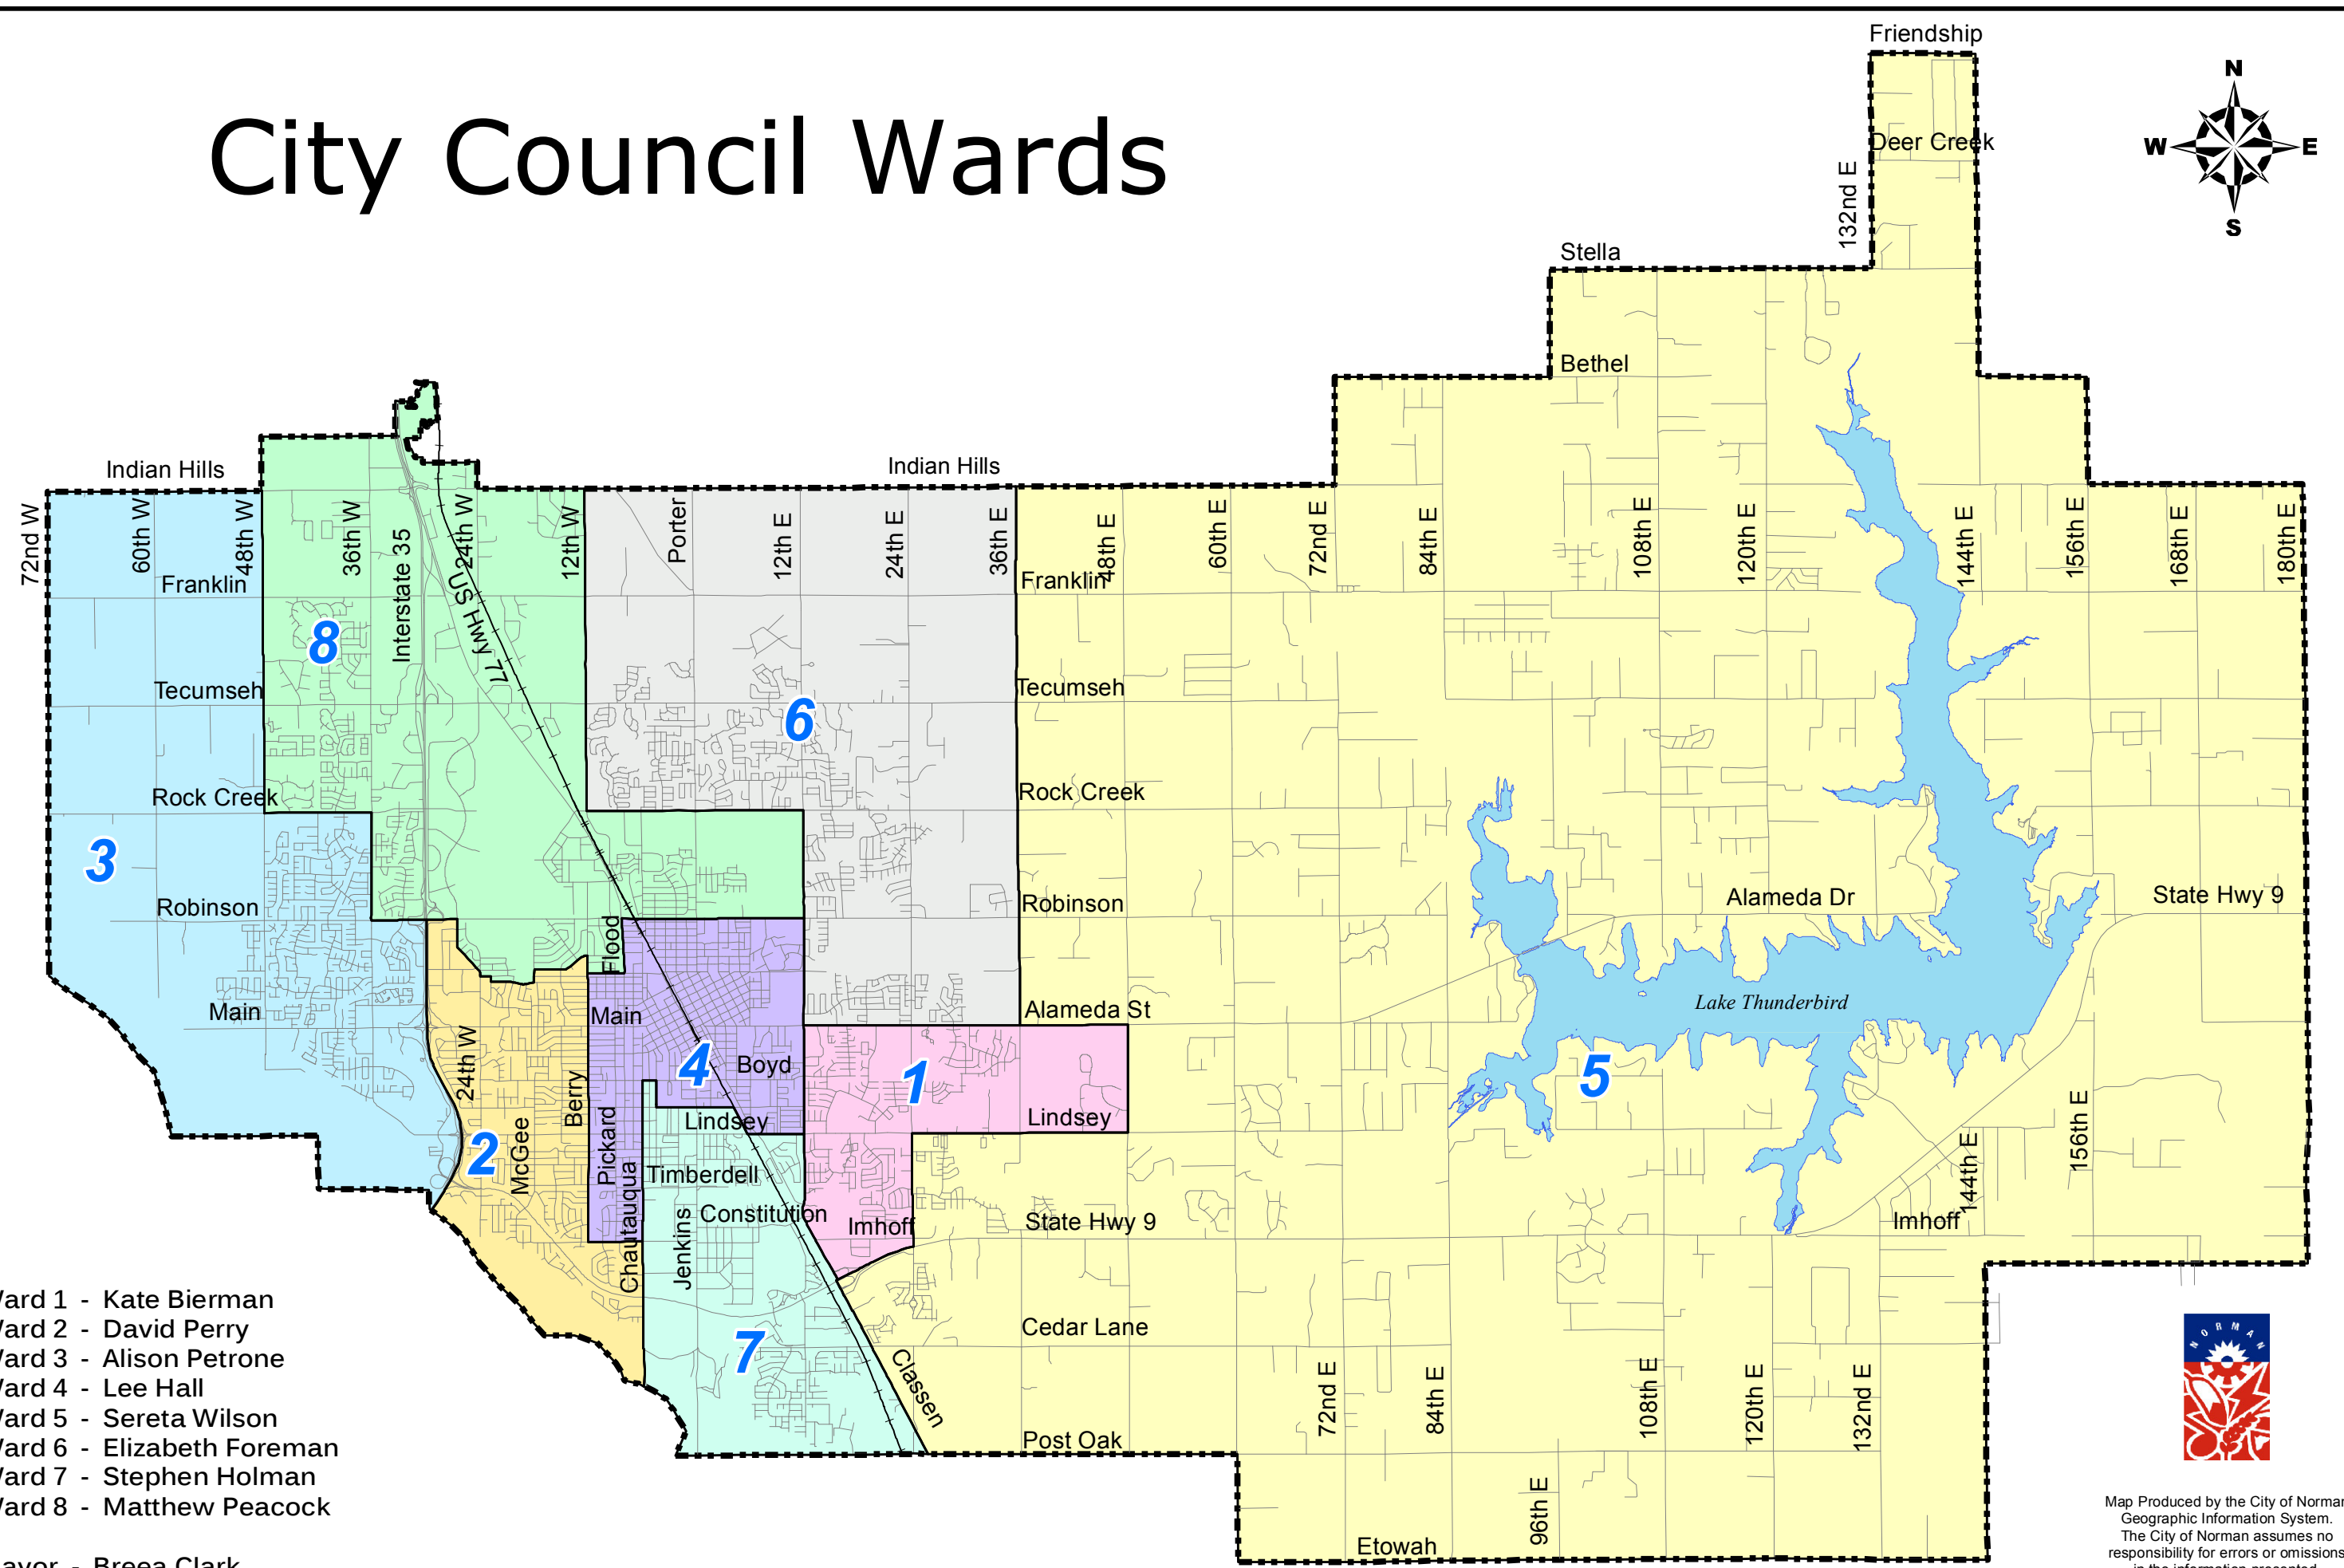

# City Council Wards

- Ward 1 - Kate Bierman
- Ward 2 - David Perry
- Ward 3 - Alison Petrone
- Ward 4 - Lee Hall
- Ward 5 - Sereta Wilson
- Ward 6 - Elizabeth Foreman
- Ward 7 - Stephen Holman
- Ward 8 - Matthew Peacock

Mayor - Brea Clark

Map Produced by the City of Norman Geographic Information System. The City of Norman assumes no responsibility for errors or omissions in the information presented.