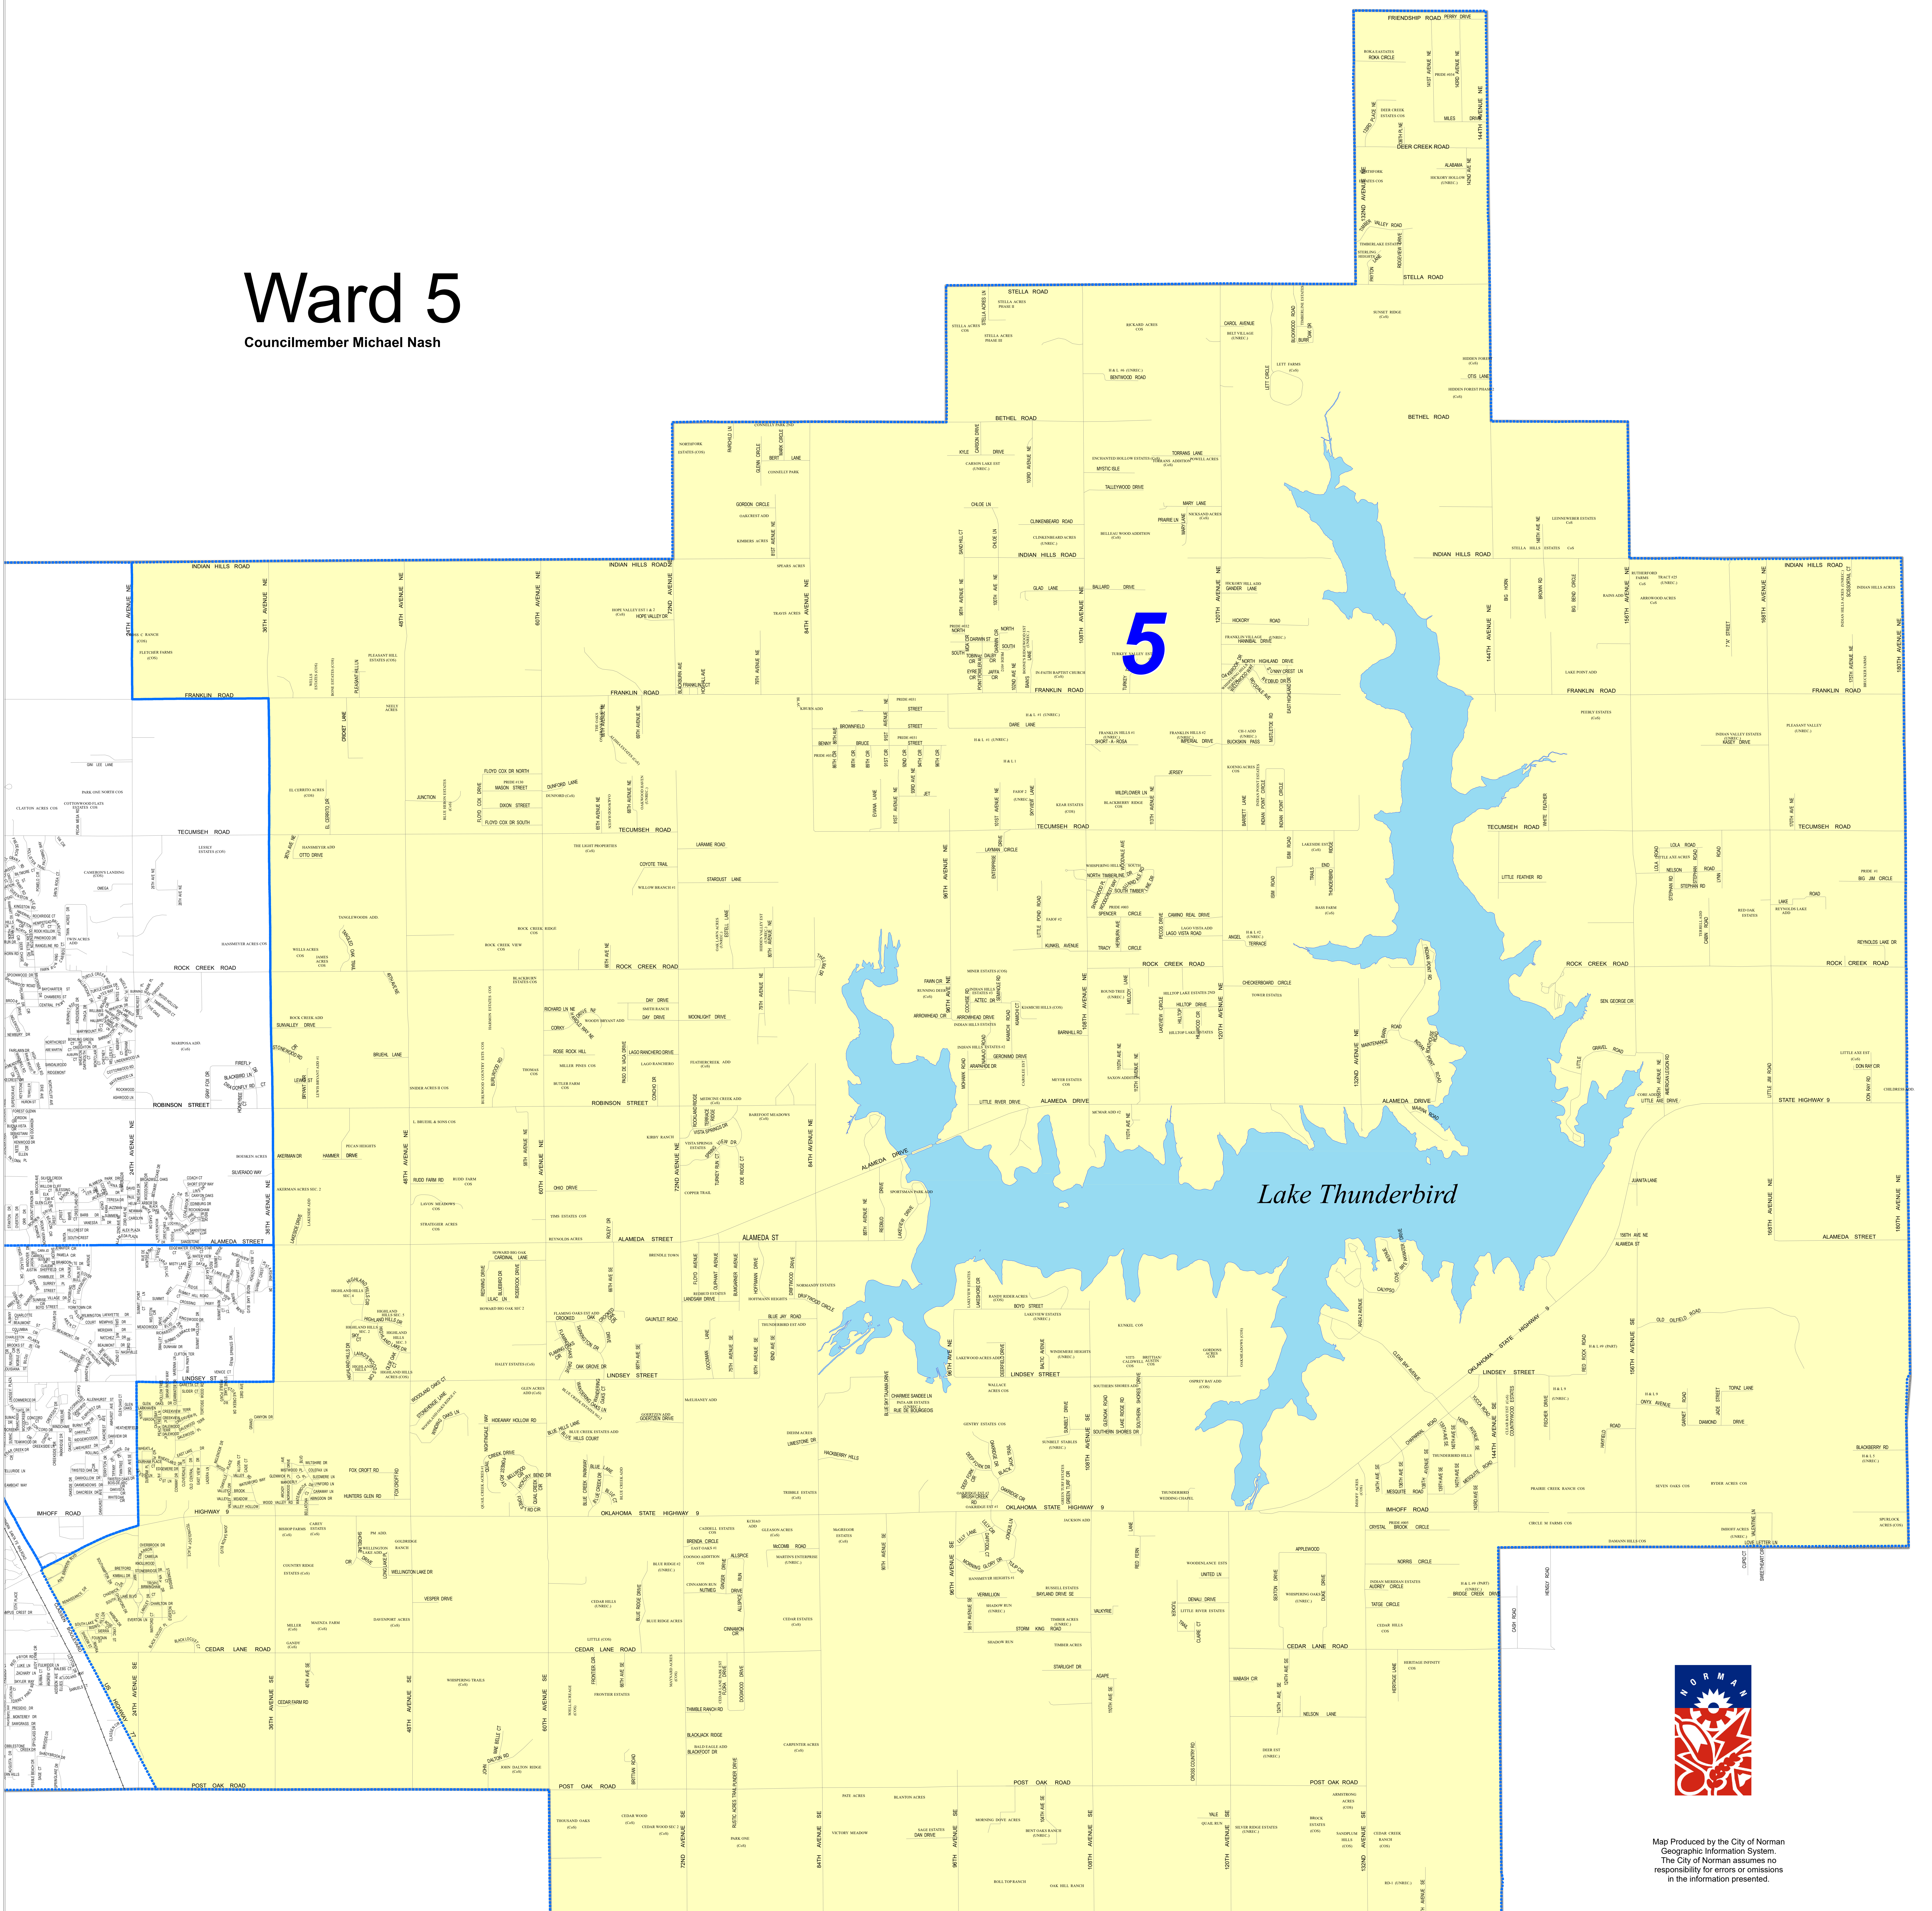

Ward 5

Councilmember Michael Nash