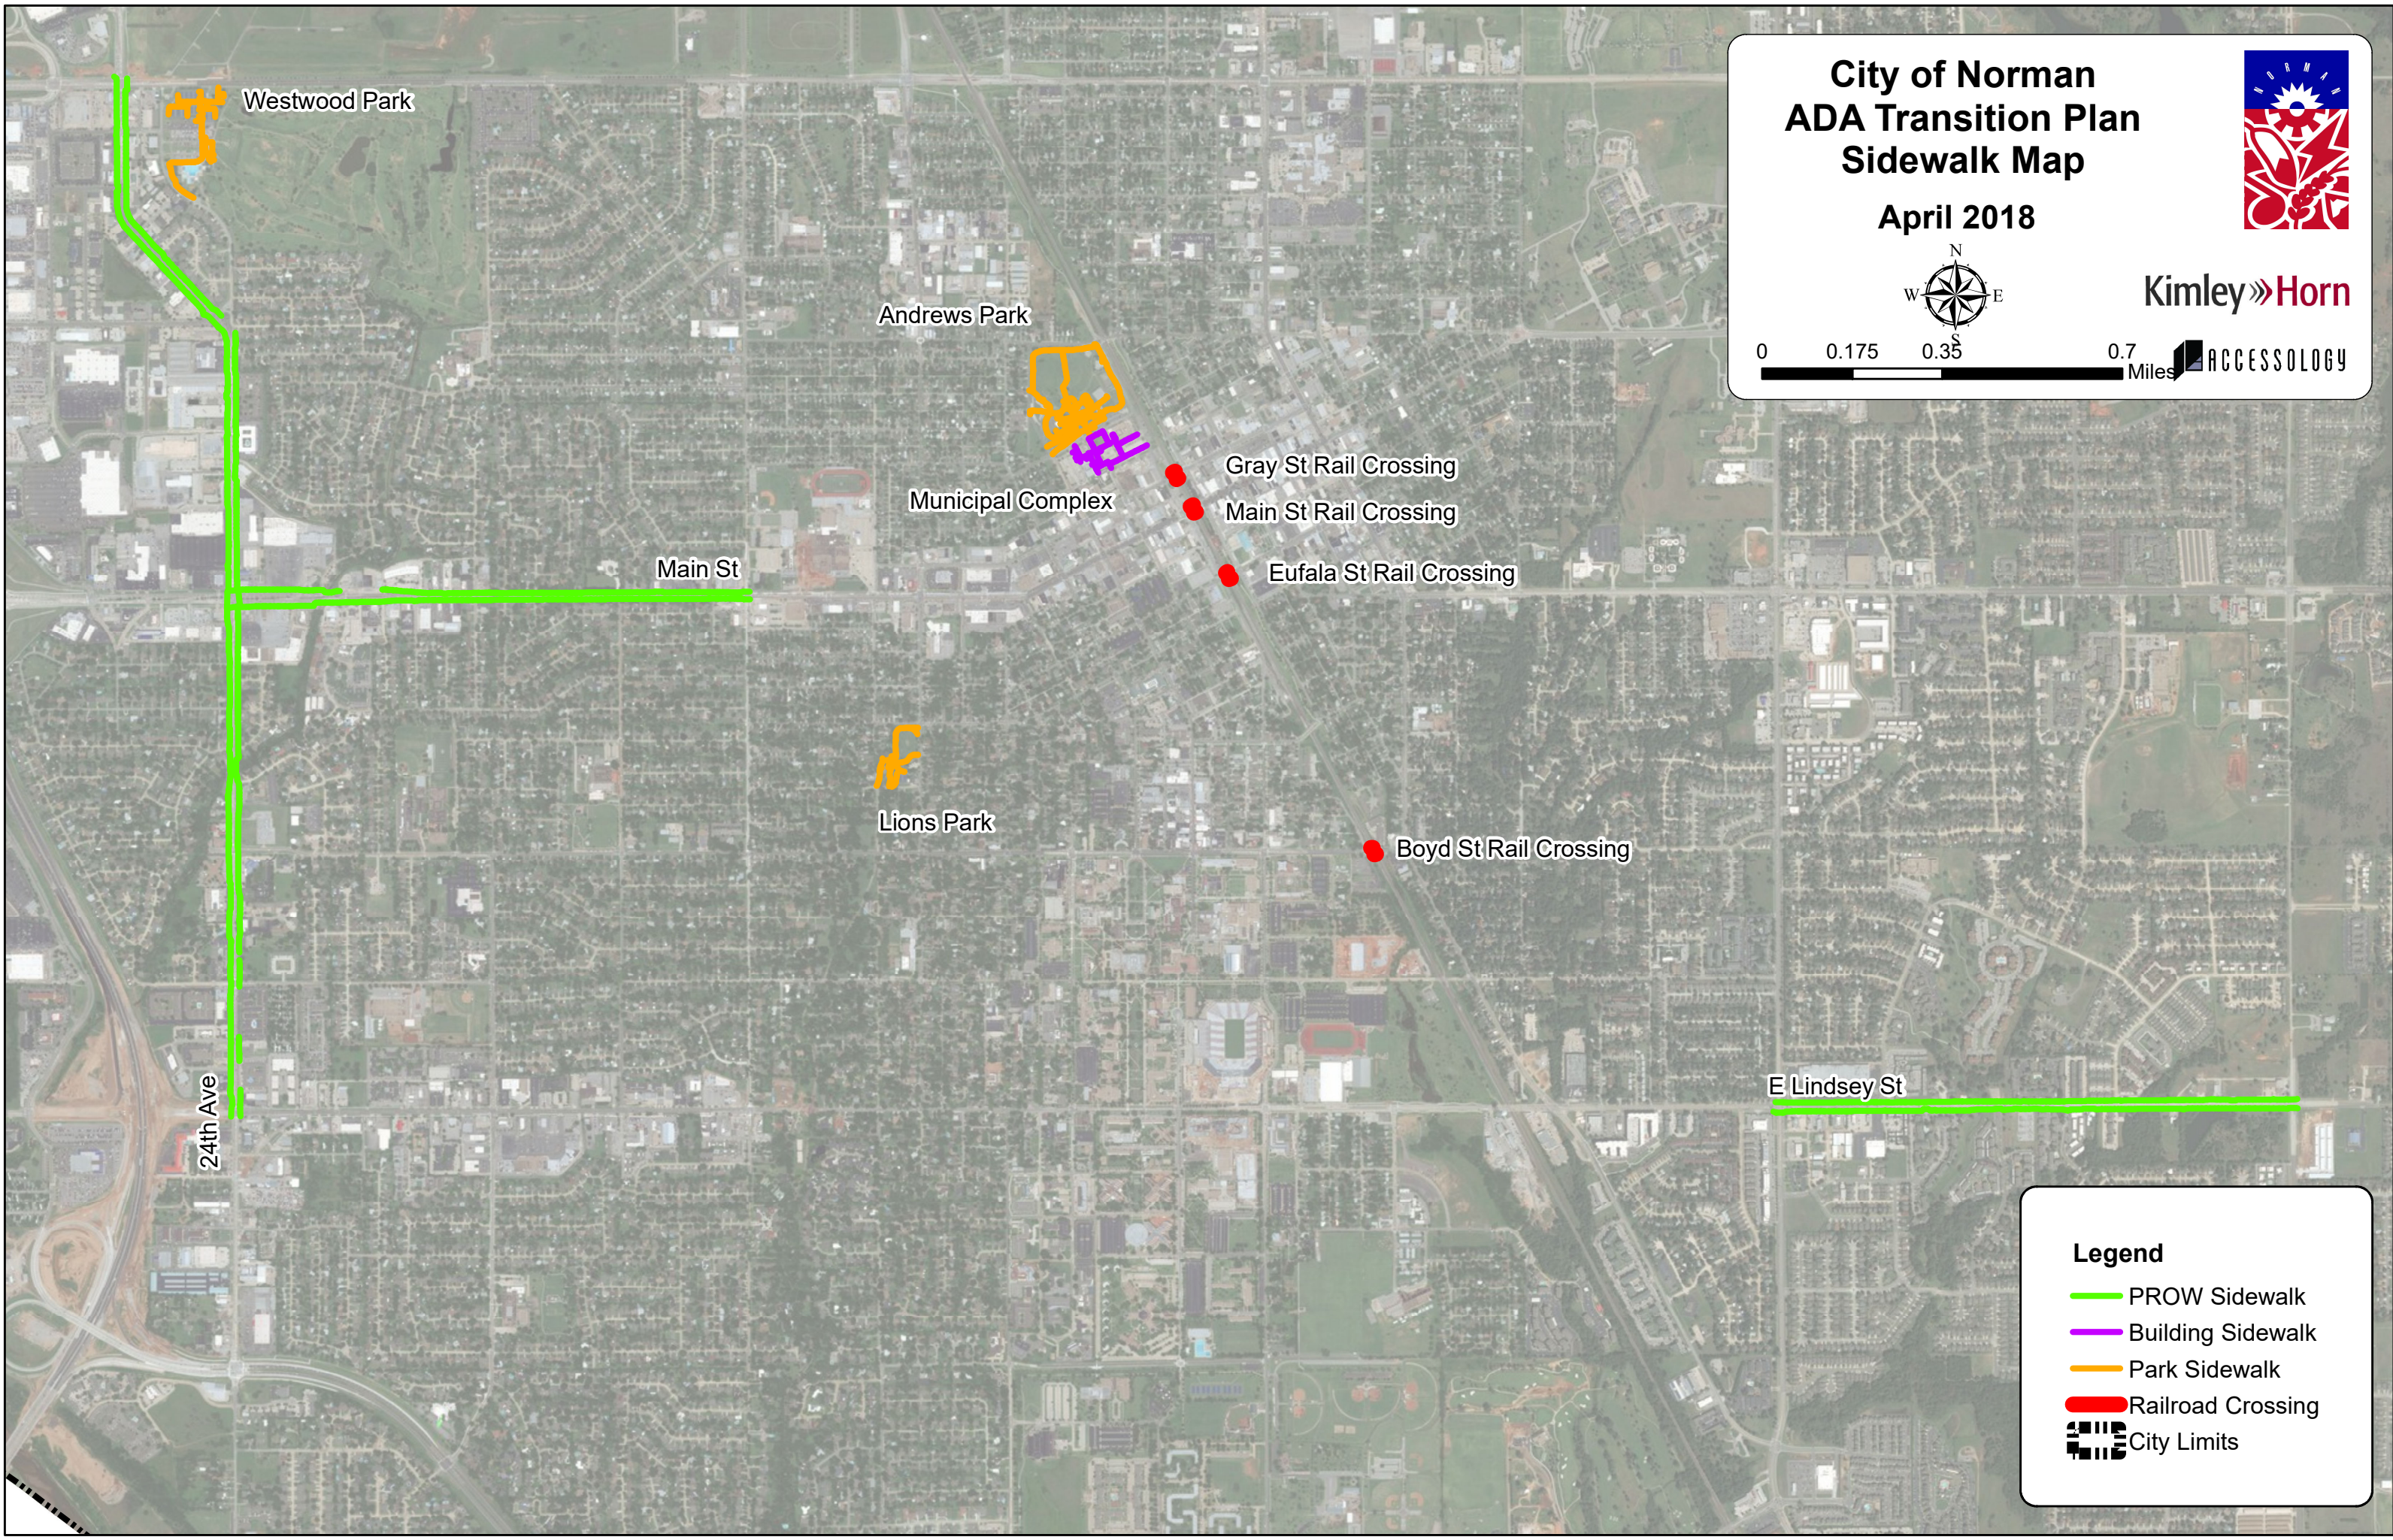

City of Norman ADA Transition Plan Sidewalk Map

April 2018

Kimley»Horn

0 0.175 0.35 0.7 Miles ACCESSOLOGY

Legend

- PROW Sidewalk
- Building Sidewalk
- Park Sidewalk
- Railroad Crossing
- City Limits